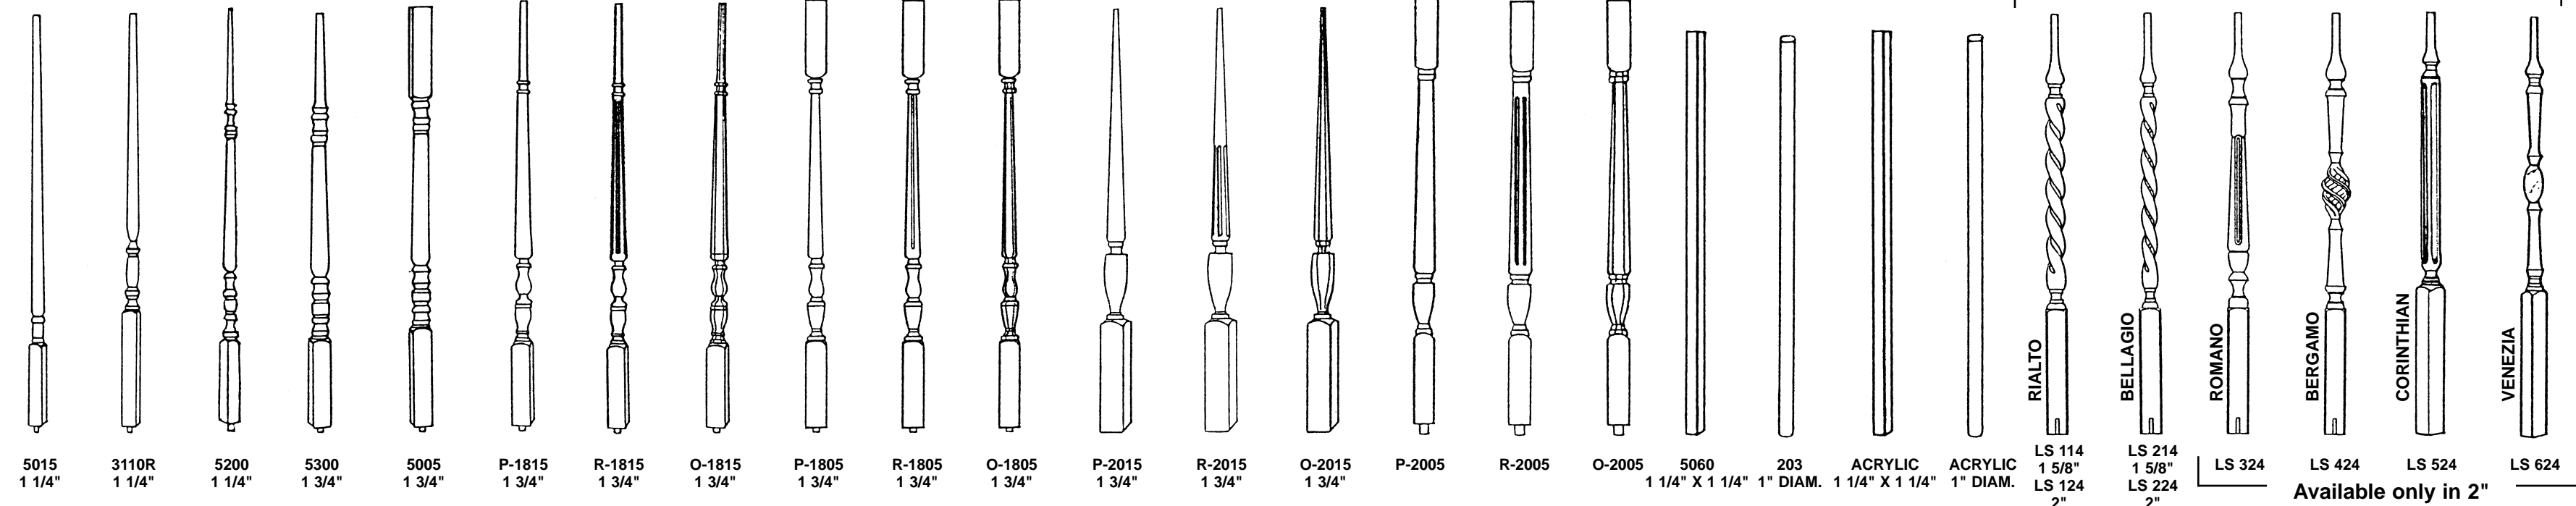

METAL BALUSTERS

6112 6212 6312 502/1 505/3 505/4 LBC143 9/16" 2.9.9 7102 7202 7502 118-1 1/2" SQ. 52/A/3 2.5.23 2.5.22 60/3 3002 3202 9112 9212 0102 0202 0702 0802 70/D/1 4002 1802 144/3 531/1 6162 6262 505/Z 506/Z 507/Z 508/Z 546 QN HAMMER BRASS BAR 1" X 1" 1" DIAM. B5060 202 BRASS BAR

ROSETTES

GOOSENECK FITTINGS

WOOD BALUSTERS

We also have tempered glass and acrylic balusters of different designs.

Only sold in Beech Hardwood

WOOD NEWELS

Visit our showroom, we have other styles available to suite your design needs. Metal Balusters and Newels on back page