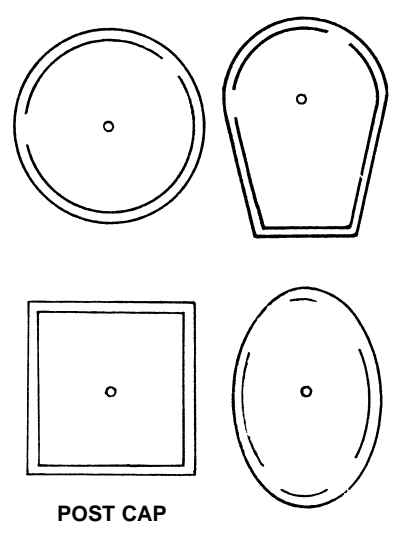

HAND RAILS

FITTINGS

ROSETTES

GOOSENECK FITTINGS

WOOD BALUSTERS

We also have tempered glass and acrylic balusters of different designs.

Only sold in Beech Hardwood

WOOD NEWELS

Visit our showroom, we have other styles available to suite your design needs. Metal Balusters and Newels on back page