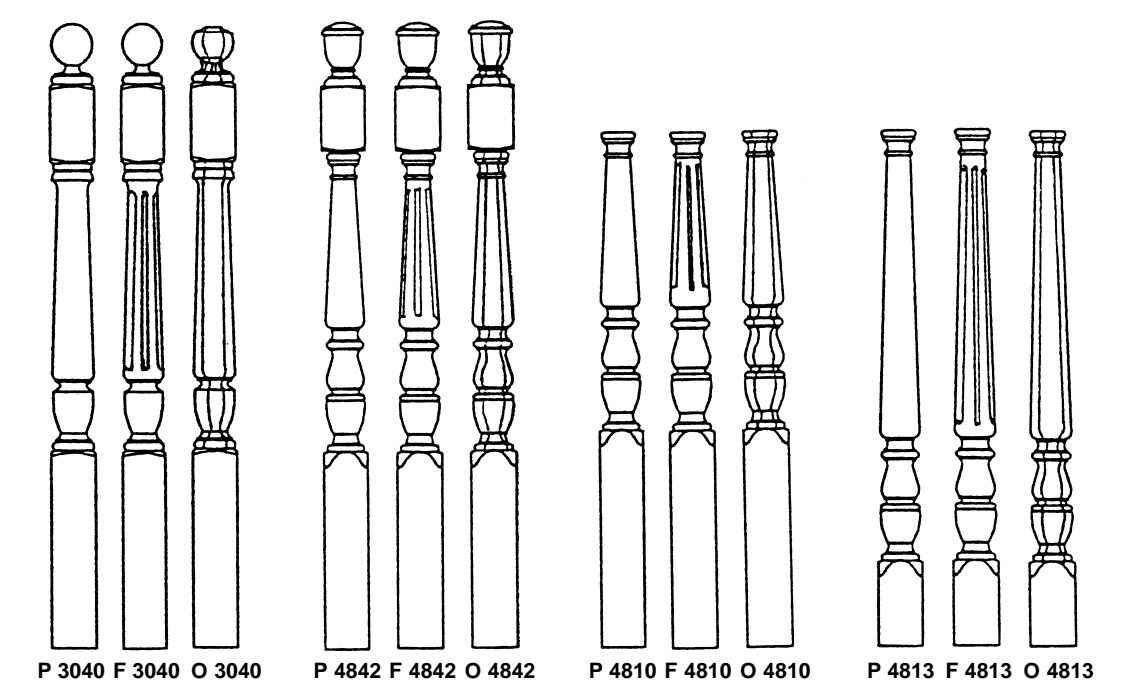

METAL BALUSTERS

6112 6212 6312 502/1 505/3 505/4 LBC143 9/16" 2.9.9 7102 7202 7502 118-1 1/2" SQ. 52/A/3 2.5.23 2.5.22 60/3 3002 3202 9112 9212 0102 0202 0702 0802 70/D/1 4002 1802 144/3 531/1 6162 6262 505/Z 506/Z 507/Z 508/Z 546 QN HAMMER BRASS BAR 1" X 1" 1" DIAM. B5060 202 BRASS BAR

AVAILABLE ONLY IN BEECH HARDWOOD

Creative Stairs
AND WOODWORKING, INC.

PARTS

SHOWROOM:
440-450 OGDEN AVE. LISLE, IL 60532 • (630) 963-5050 • FAX: (630) 963-3666 • www.creativestairs.com

HAND RAILS

FITTINGS

ROSETTES

GOOSENECK FITTINGS

WOOD BALUSTERS

We also have tempered glass and acrylic balusters of different designs.

Only sold in Beech Hardwood

WOOD NEWELS

Visit our showroom, we have other styles available to suite your design needs. Metal Balusters and Newels on back page