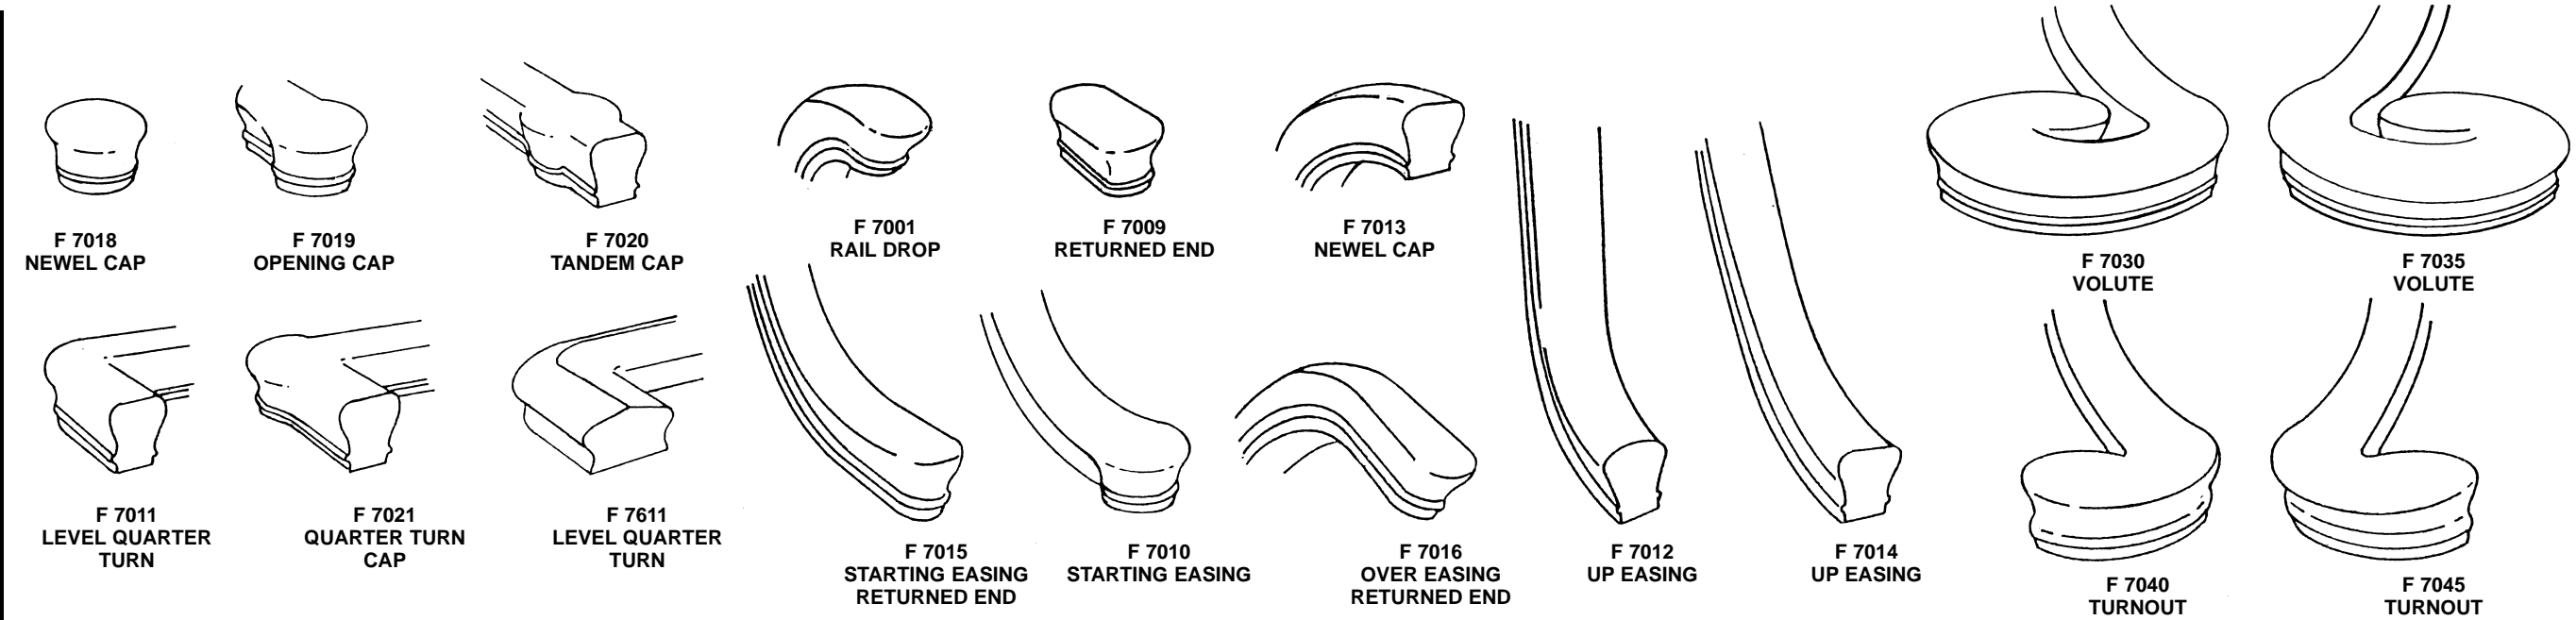

AVAILABLE ONLY IN BEECH HARDWOOD

Creative Stairs
AND WOODWORKING, INC.

PARTS

SHOWROOM:
440-450 OGDEN AVE. LISLE, IL 60532 • (630) 963-5050 • FAX: (630) 963-3666 • www.creativestairs.com

HAND RAILS

FITTINGS