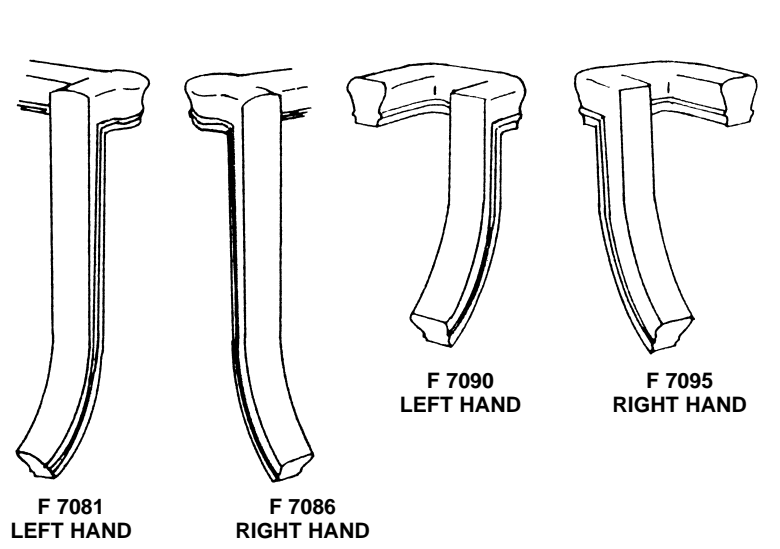

GOOSENECK FITTINGS