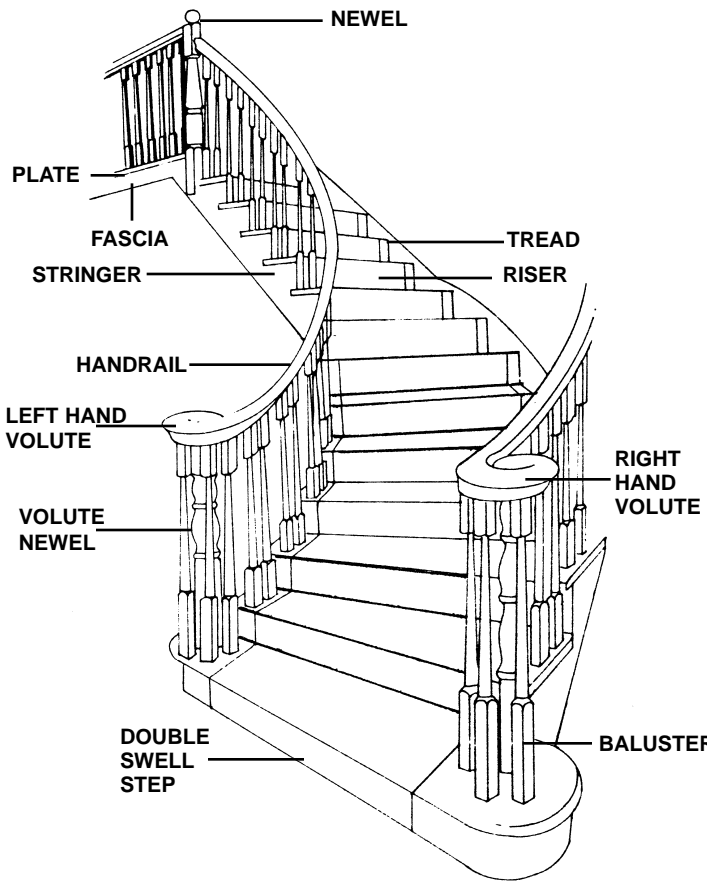

AVAILABLE ONLY IN BEECH HARDWOOD

Creative Stairs
AND WOODWORKING, INC.

PARTS

SHOWROOM:
440-450 OGDEN AVE. LISLE, IL 60532 • (630) 963-5050 • FAX: (630) 963-3666 • www.creativestairs.com

HAND RAILS

FITTINGS