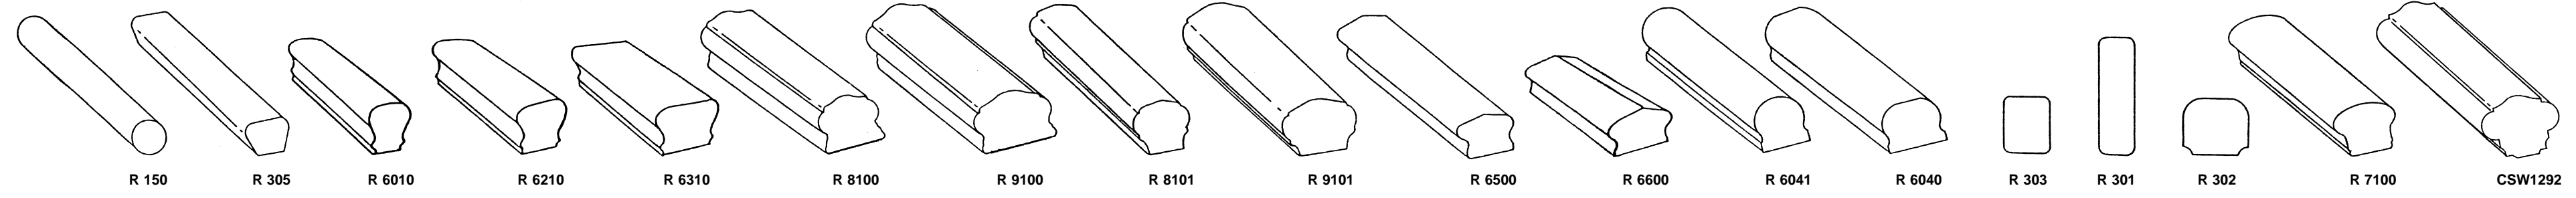

AVAILABLE ONLY IN BEECH HARDWOOD

Creative Stairs
AND WOODWORKING, INC.

PARTS

SHOWROOM:
440-450 OGDEN AVE. LISLE, IL 60532 • (630) 963-5050 • FAX: (630) 963-3666 • www.creativestairs.com

HAND RAILS

FITTINGS